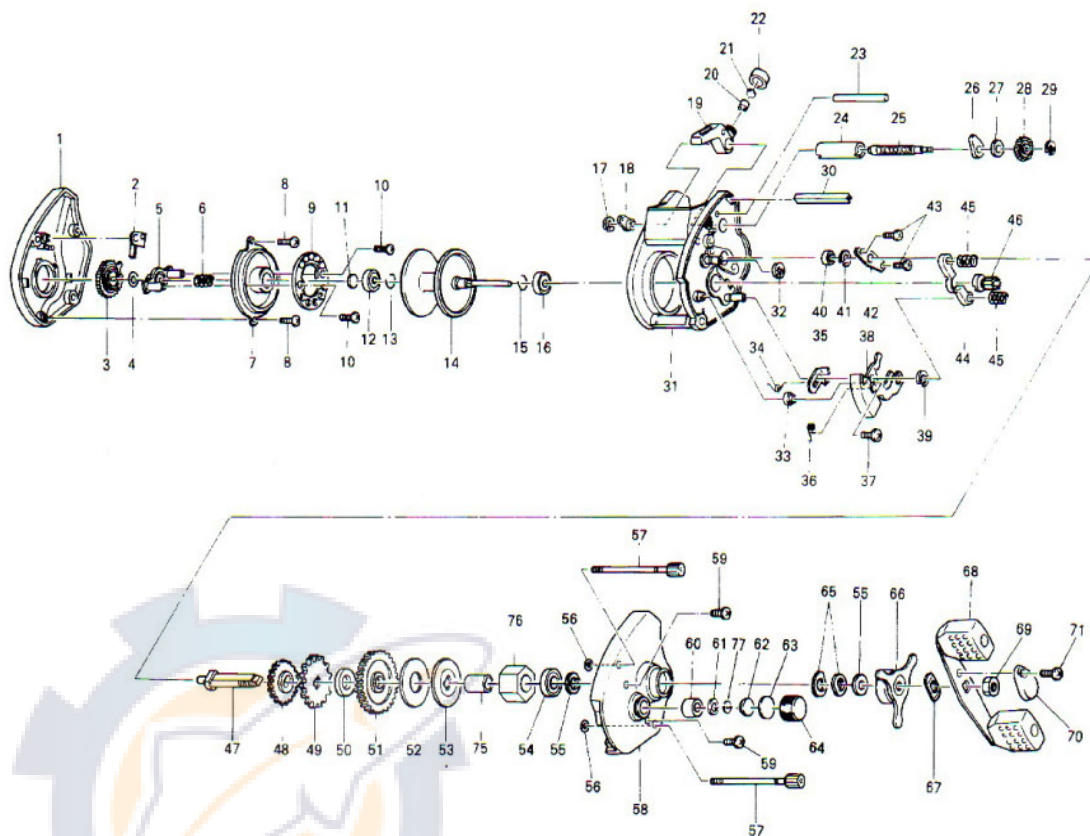

1310CP

1310CP Parts List

Key #	Part No.	Description	Key #	Part No.	Description
1	AV323-03	Left Side Cover Assy	38	AV339-01	Release Slider Assy
2	AV108-01	Magnet Click Claw	39	QW120-01	Yoke Post E-Clip
3	AV026-01	Magnet Dial	40	JX017-01	Crank Shaft Bushing -L
4	NX105-01	Dial Friction Ring	41	QW120-01	Crank Shaft E-Clip
5	AV028-01	Slider Cam	42	JX002-01	Crank Shaft Retainer
6	NX071-01	Slide Cam Spring	43	JX107-01	Crank Shaft Retainer Screw
7	AV051-01	Spool Cover	44	AV025-01	Pinion Yoke
8	AV125-01	Spool Cover Screw	45	AV040-01	Yoke Spring
9	AV330-01	Magnet Plate Assy	46	UW011-01	Pinion Gear
10	QW076-02	Magnet Plate Screw	47	JX008-01	Crank Shaft
11	XX038-02	Spool Shaft Washer	48	JX112-01	O/S Drive Gear
12	XX106-01	Spool Shaft Bushing	49	JX083-01	Trip Ratchet
13	JX080-01	Clip Ring	50	QW111-01	Ratchet Washer
14	AV321-01	Spool Assy	51	UW012-01	Drive Gear
15	JX080-01	Clip Ring	52	AV059-01	Drag Disc
16	JX106-01	Spool Shaft Bearing	53	AV045-01	Drag "D" Washer
17	QW120-01	Worm Shaft Bush E-Clip	54	TW058-01	Crank Shaft Ball Bearing -U
18	XX067-01	Worm Shaft Bushing "B"	55	JX038-01	Crank Shaft Washer
19	AV347-01	Line Guide Carrier Assy	56	JX073-01	Thumb Screw O-Ring
20	JX006-03	Line Guide Pawl	57	AV374-01	Thumb Screw Assy
21	JX035-01	Line Guide Pawl Washer	58	AV024-03	Right Side Cover
22	JX007-02	Pawl Cap Screw	59	QW123-07	Right Side Cover Screw
23	JX061-01	Carrier Guide	60	JX117-01	Tension Knob Bushing
24	JX016-01	Worm Shaft Guide	61	AV101-01	Tension Knob O-Ring
25	AV072-01	Worm Shaft	62	JX081-01	Spool Tension Collar
26	AV067-01	Worm Shaft Bushing "A"	63	AV082-01	Cushion Washer
27	AV035-01	Washer - Worm Shaft Bush	64	AV033-01	Spool Tension Knob
28	AV085-01	Level Wind Gear	65	JX046-01	Spring "D" Washer
29	NX092-01	Level Wind Gear E-Clip	66	AV355-01	Star Drag Assy
30	AV027-01	Front Support	67	NX054-01	Handle Washer
31	AV301-01	Frame Assy	68	UW318-03	Handle Assy
32	QW120-01	Yoke Post E-Clip	69	QW003-01	Handle Nut
33	JX068-01	Release Slider Guide Bushing	70	QW034-04	Handle Nut Cap
34	AV097-01	Kick Lever Spring	71	QW123-01	Handle Nut Cap Screw
35	AV077-01	Kick Lever	75	CW052-01	One Way Bearing Sleeve
36	JX104-01	Release Slider Spring	76	UQ063-02B	One Way Bearing
37	QW123-01	Release Slider Screw	77	QW032-02	Spool Tension Washer